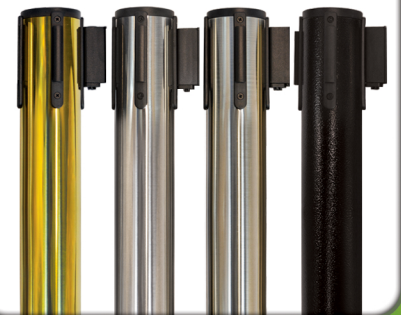

# Retractable Belt Stanchions

VIP Crowd Control, your direct warehouse source of crowd control products in North America offers a variety of options of retractable belt barrier stanchions to guide pedestrian traffic or protect assets. VIP's high quality stanchions are a proven and versatile barrier that accommodates all market industries: Retail, Entertainment, Hospitality, Schools, Corporate Events and Trade shows.

## Belts

Black / Red / Blue / Green / Orange / Yellow / Stripe

## Finished

Gold / Mirror / Satin / Black

## Bases

Flat

**VIP CROWD CONTROL**

3101 Pomona Blvd, Pomona, CA 91768  
Phone: (888) 521-0328 Fax: (909) 267-7137

AND BASE COVER M  
ECONOMY 1/16" STEEL POWDERCOAT CRS TUBING OR 1/32"  
GOLD FINISHES  
1/16" STEEL POWDERCOAT CRS OR 1/16" POLISHED  
ECONOMY = 4.2 lbs  
TOTAL UNIT WEIGHT OF BASES: 12" FLAT = 13.5 lbs / 14" FLAT = 14.5 lbs